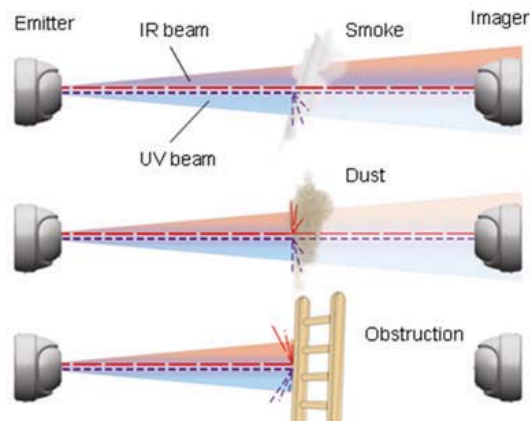

Unique, Flexible Detection Coverage Technology

OSID by Xtralis innovatively combines two technologies to reliably detect smoke in large, open spaces.

Dual-wavelength Particle Detection

By using two wavelengths of light to detect particles, the system is able to distinguish between particle sizes. The shorter UV wavelength interacts strongly with both small and large particles, while the longer IR wavelength is affected only by larger particles. Dual-wavelength path loss measurements therefore enable the detector to provide repeatable absolute smoke obscuration values, while rejecting the presence of dust particles or solid intruding objects. OSID can support up to 7 Emitters with a single Imager making it easy to deploy in unusually shaped areas. Emitters can be placed at different heights to overcome stratification and provide earlier detection.

- » Patented dual wavelength, UV & IR, particle detection
- » CMOS imager with wide viewing angles
- » Simple installation, commissioning and maintenance
- » High tolerance to vibration and structural movement
- » High resistance to dust, fogging, steam, reflections and object intrusion
- » High resistance to reflected sunlight
- » On-board log memory
- » Software tool for diagnostic purposes
- » Aesthetically discreet and 3D coverage
- » Long range up to 150 m (492 ft) with minimal free space (dia. 15 cm)